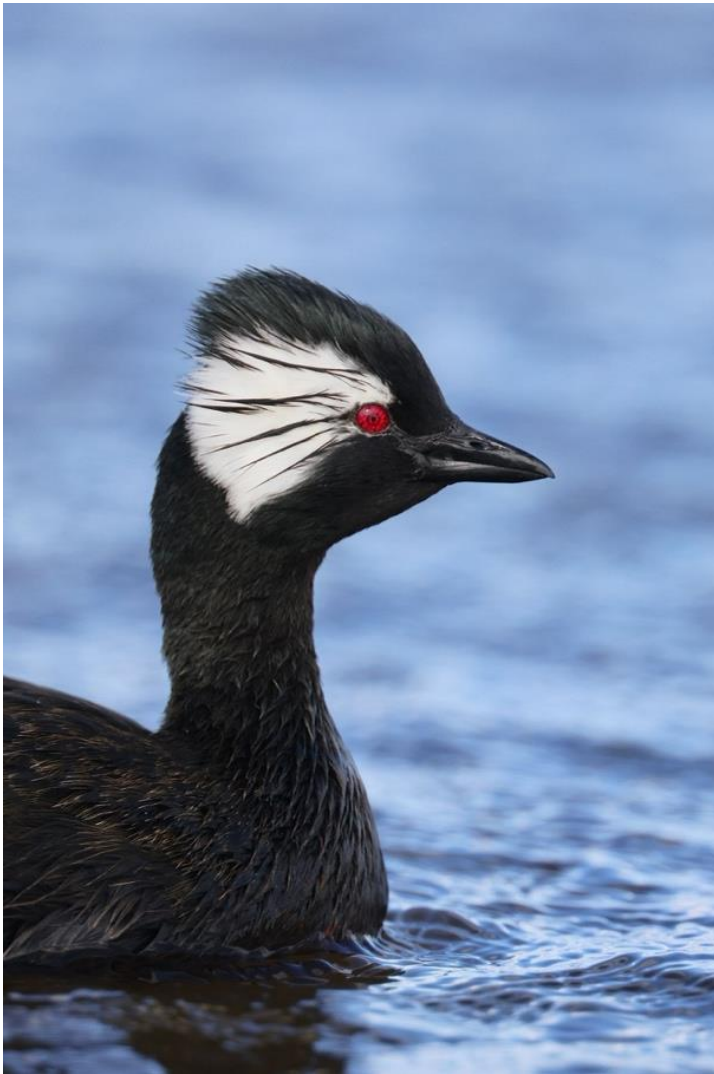

© Pablo Comuzzi D.

Crested Caracara

Southern Giant-Petrel

Brown Skua

Southern Rockhopper Penguin

Striated Caracara

Two-banded Plover

White-bridled Finch

White-tufted Grebe

Yellow-billed Teal

**Thanks to our participants for sharing some of their photos.**

- Photos by Daniele Wong

Southern Rockhopper Penguin

Gentoo Penguin

King Penguin

Magellanic Penguin

King Penguin

King Penguin

Gentoo Penguin

Guanaco

- Photos by Jen Wong

Southern Rockhopper Penguin

Gentoo Penguin

Puma

Magellanic Penguin

King Penguin

White-tufted Grebe

Black-browed Albatross

Macaroni Penguin

Gentoo Penguin

Magellanic Oystercatcher

- Photos by Phyllis Moore